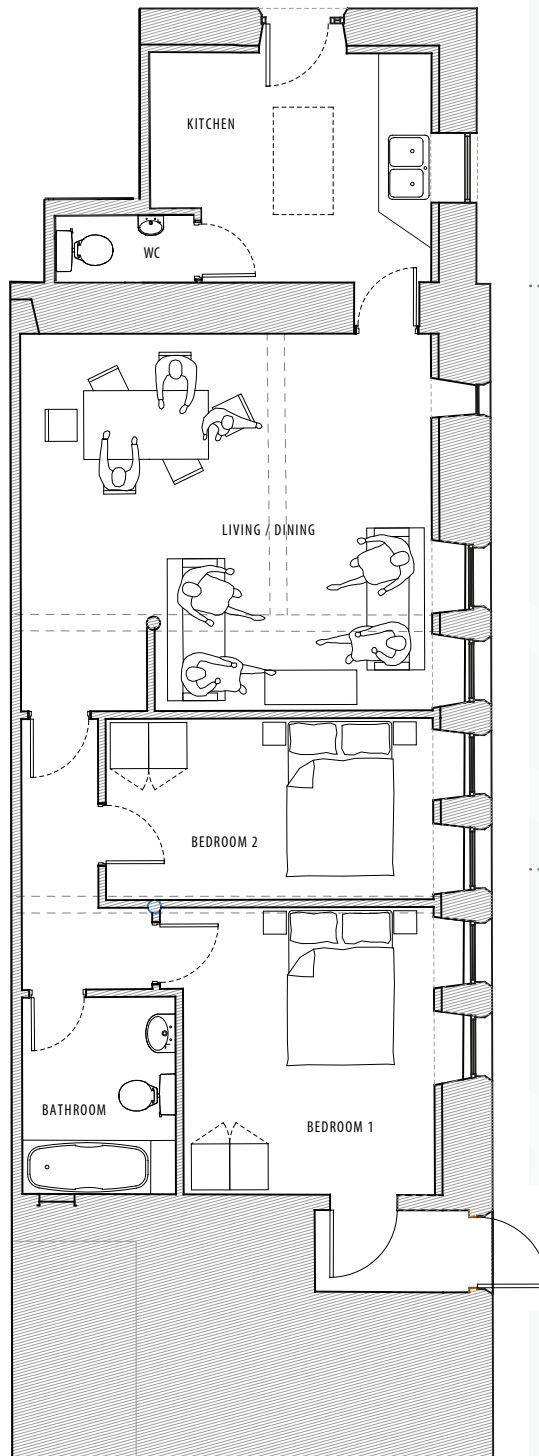

CLAYTON

COURT

LOWER GROUND FLOOR

APARTMENT NUMBER
TWO

TOTAL AREA
79
SQM